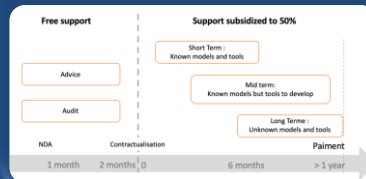

T27.4 Collaboration w. Industry

1. ✓ Network of Regional mesocentres
   - ✓ Network of academic experts
   - ✓ Tailored programme to support SMEs
   - ✓ B2B meetings to involved SMEs
2. ↓
3. ✓ 21 mesocentres involved
   - ✓ 2,300 SMEs informed
   - ✓ 80 B2B meetings realised
   - ✓ 17 companies have started projects