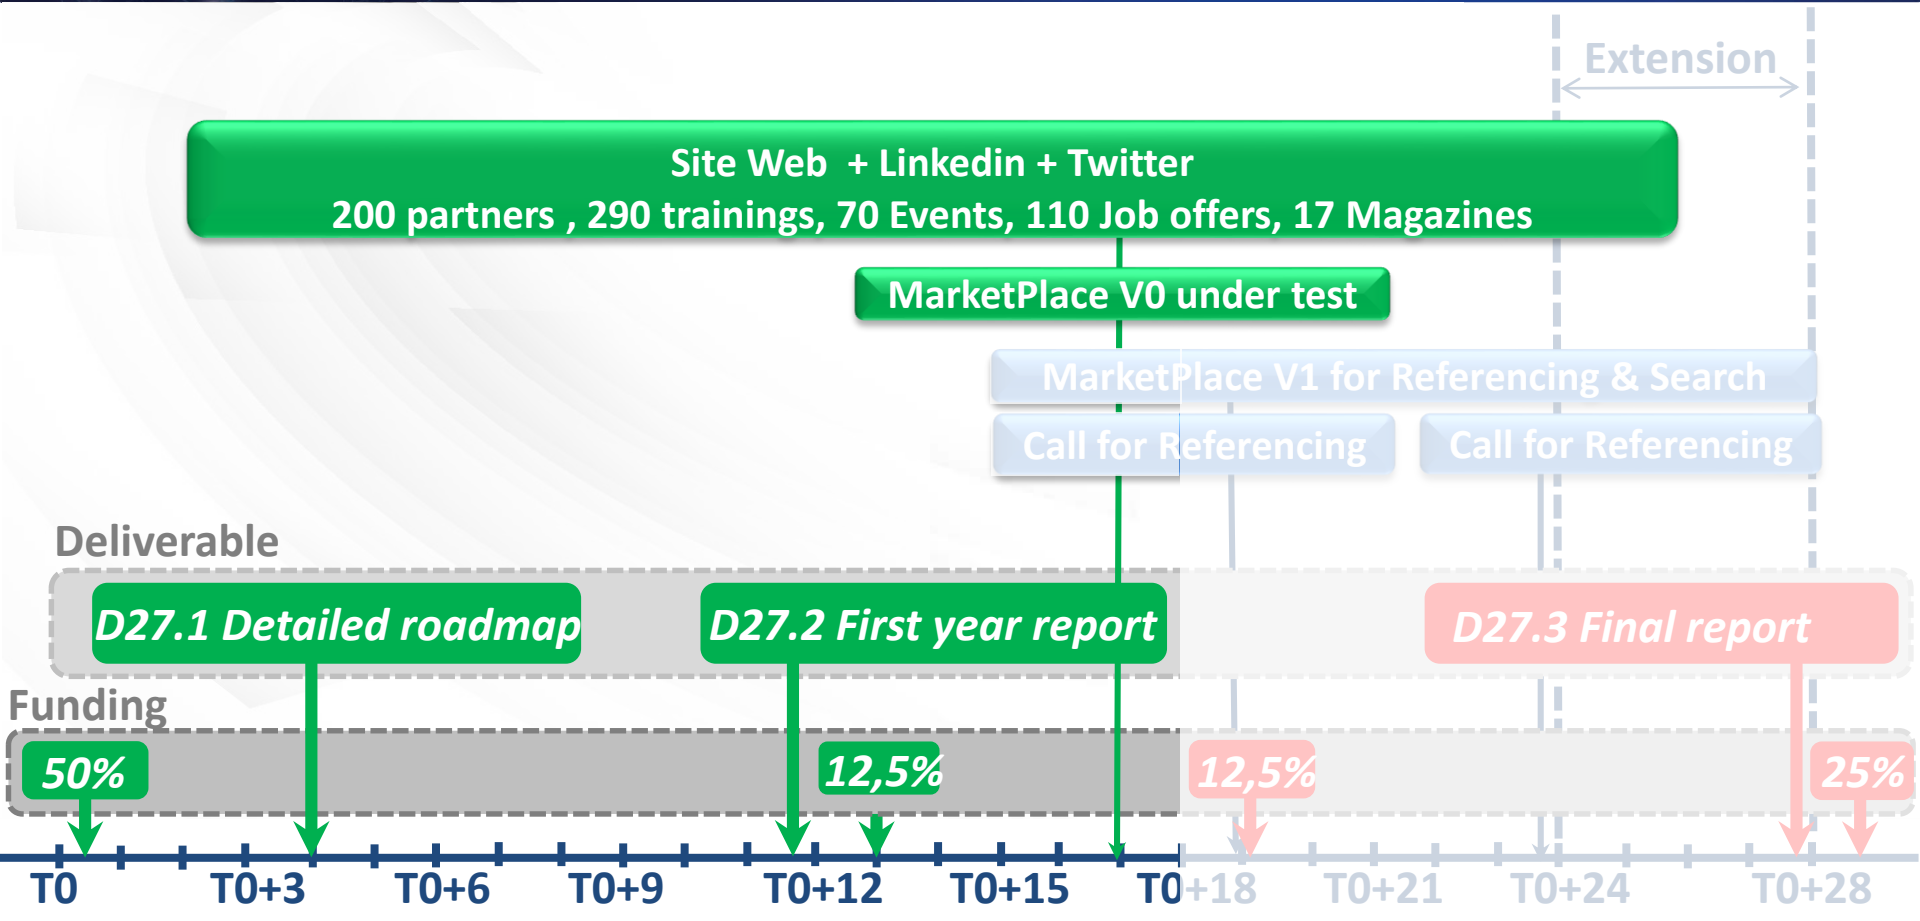

Global Planning of the roadmap